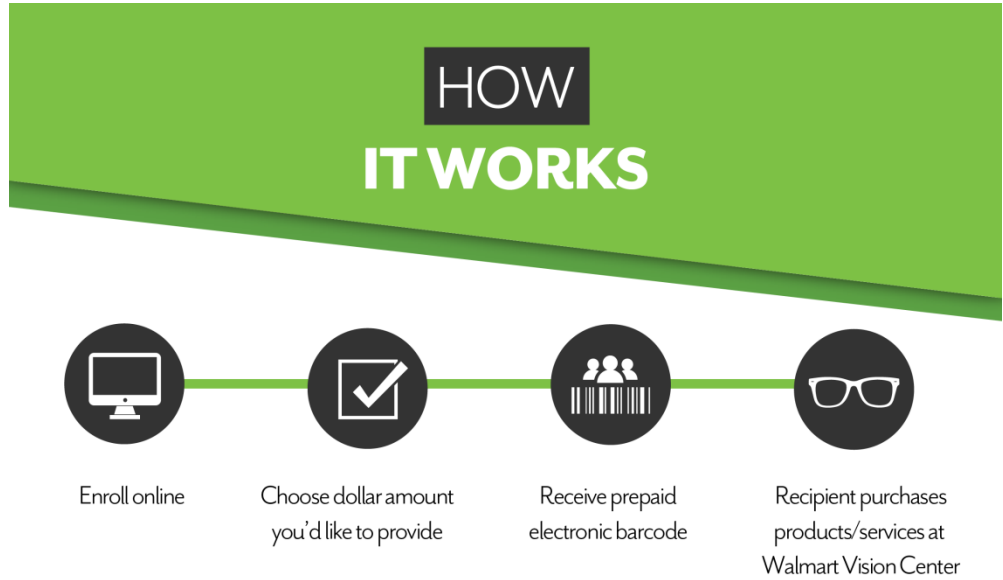

If your club has a Walmart Vision Center that is convenient to your service area then you might consider establishing an account with BridgeMart to make providing targeted services to your recipients easier and more cost effective. Even eye exams can be funded through the BridgeMart card – if that’s what your club wants to do. That’s what the Granville Lions do.

All Walmart stores in and near Vermont borders (Except Plattsburg, NY) have contracted with BridgeMart to manage their pre-paid accounts. These are also called "Walmart Restricted Purchase Cards". The Club sends in funds and pays a 9% administrative fee. The Club receives that amount of credit funds for use at Walmart Vision Centers. The Club designates a recipient online and restrictions they want to apply. BridgeMart sends your designated recipient a card in the amount you designate, for the services you designate. When clients go for glasses the fee is deducted from the card. *“It seems to me that usually Walmart has good prices compared to other vision centers. Walmart is where my family and I get glasses.” - Jim Peterson Granville Lions 4/13/18*

VLC has opened an account because Walmart Vision centers can't accept our VLC vouchers. They insist on a check with a driver's license. VLC and many clubs near a vision center this might simply be easier and save us funds. Here are the restrictions VLC has placed on their BridgeMart cards: